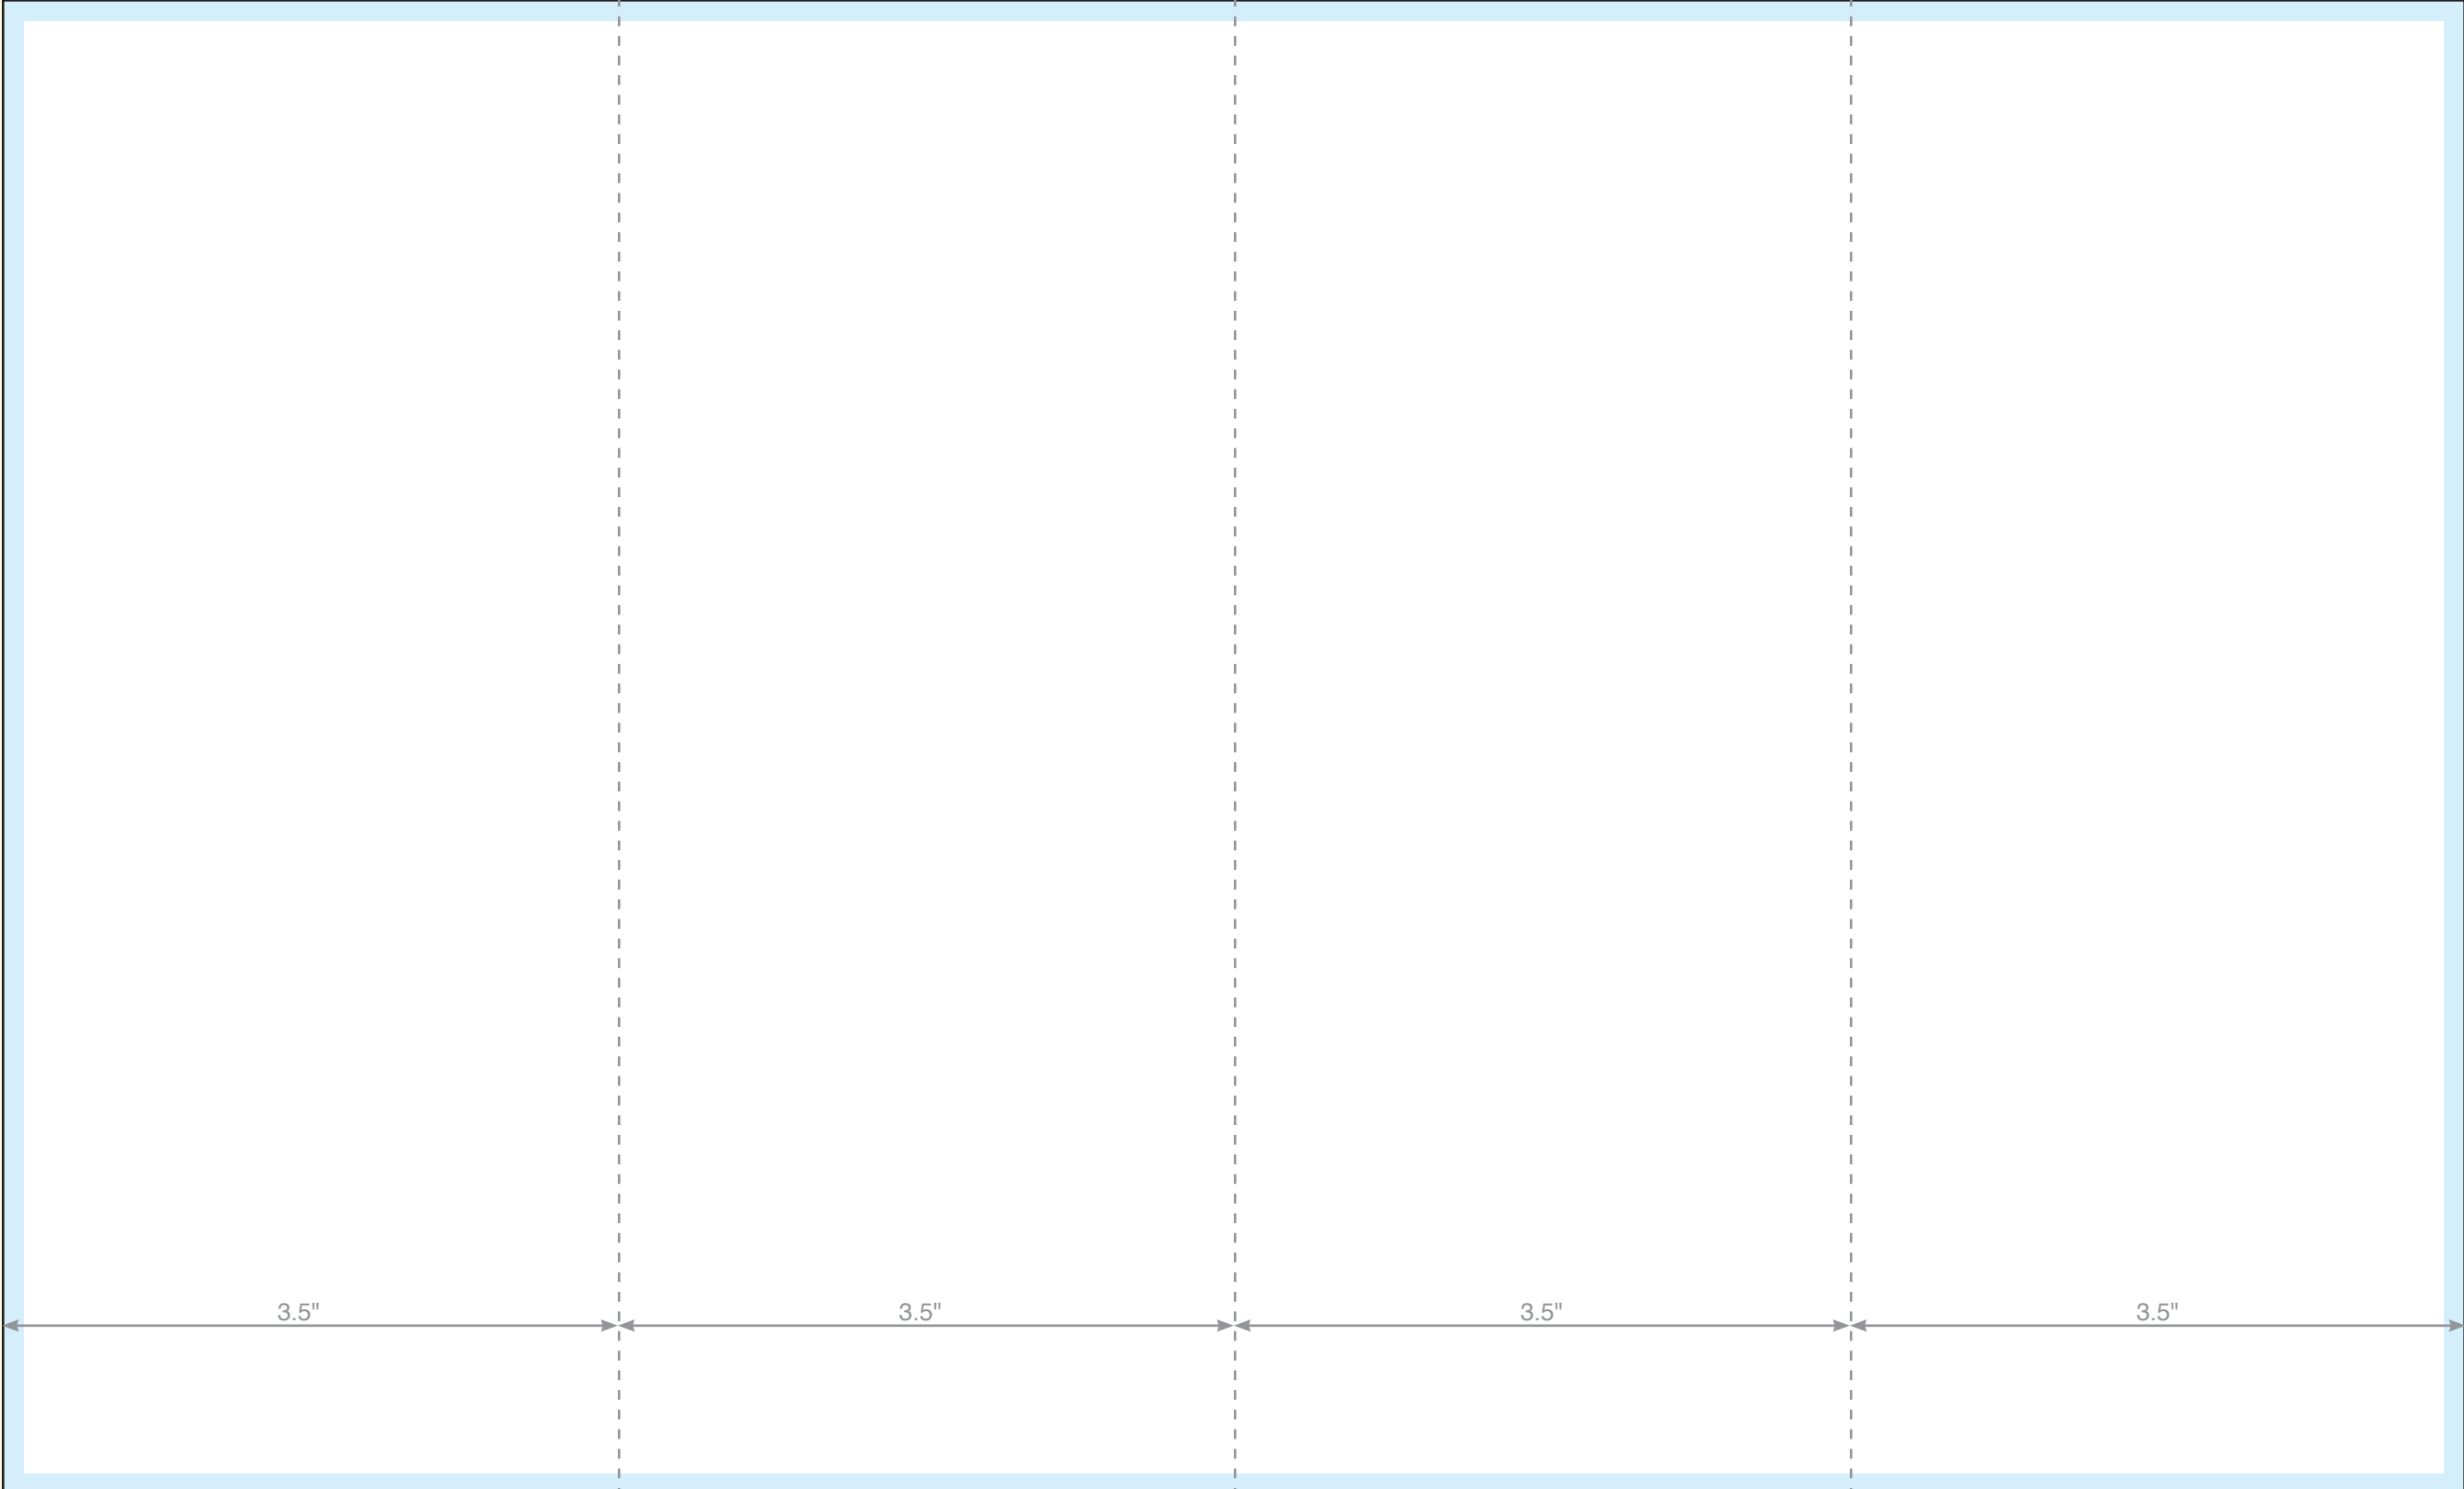

OUTSIDE

Product: 8.5 x 14 4 panel W Fold Brochure

Actual Document Size: 8.5 x 14

■ Bleed ■ Safe Area | Folds | Document Size

PRINTING HELP DESK

Toll Free 877.678.6537
info@printinghelpdesk.com

INSIDE

Product: 8.5 x 14 4 panel W Fold Brochure
Actual Document Size: 8.5 x 14
■ Bleed ■ Safe Area | Folds | Document Size