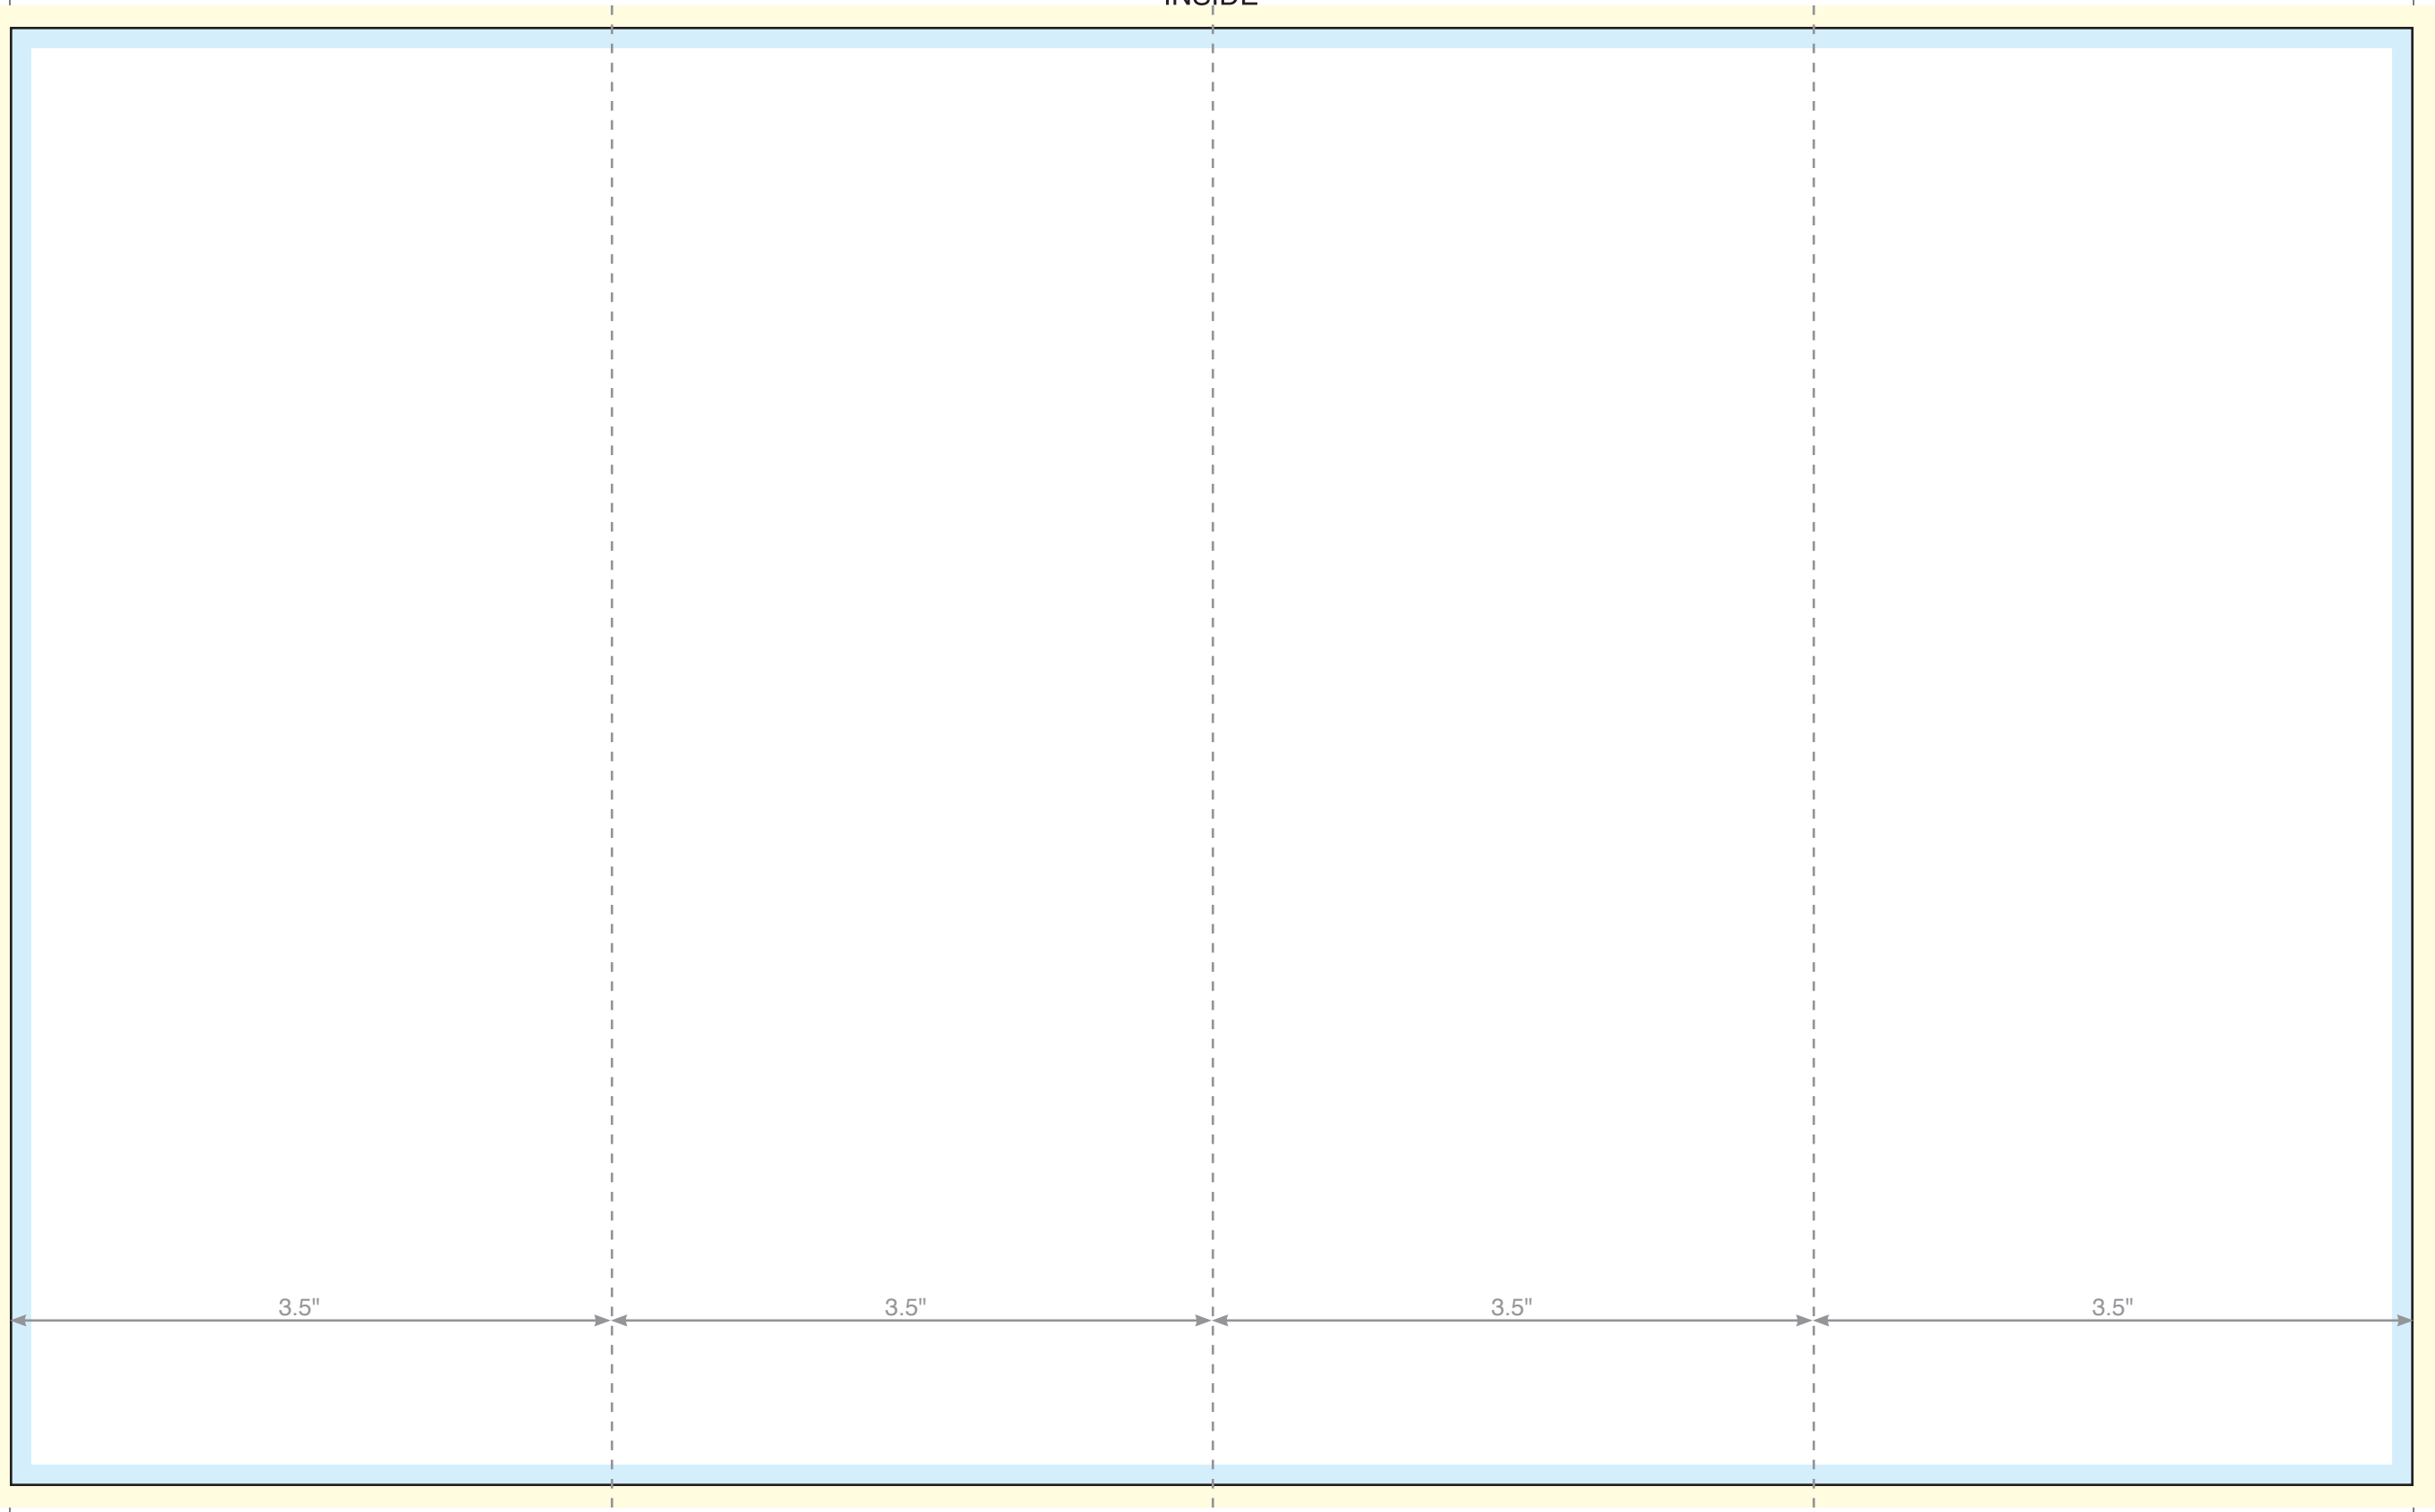

OUTSIDE

Product: 8.5 x 14 4 panel W Fold Brochure

Actual Document Size: 8.5 x 14

■ Bleed ■ Safe Area | Folds | Document Size

PRINTING HELP DESK

Toll Free 877.678.6537
info@printinghelpdesk.com

INSIDE

Product: 8.5 x 14 4 panel W Fold Brochure
Actual Document Size: 8.5 x 14
■ Bleed ■ Safe Area | Folds | Document Size